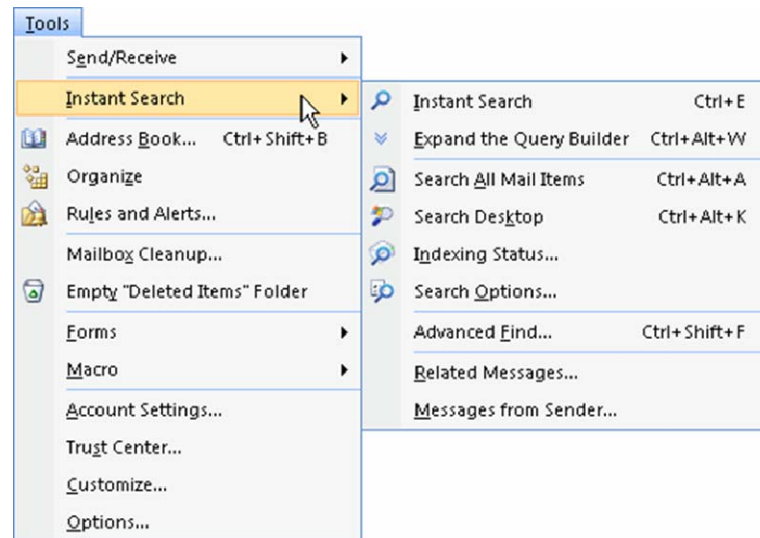

Instant Search—Installation

Click **“Yes”** when prompted or Click **“Click here to enable Instant Search”**.

Instant Search—Menu

Click **“Tools”** > **“Instant Search”**.

Performing an Instant Search

Type in a keyword to the search.

Using the Query Builder

Click "Tools" > "Instant Search" > "Query Builder"