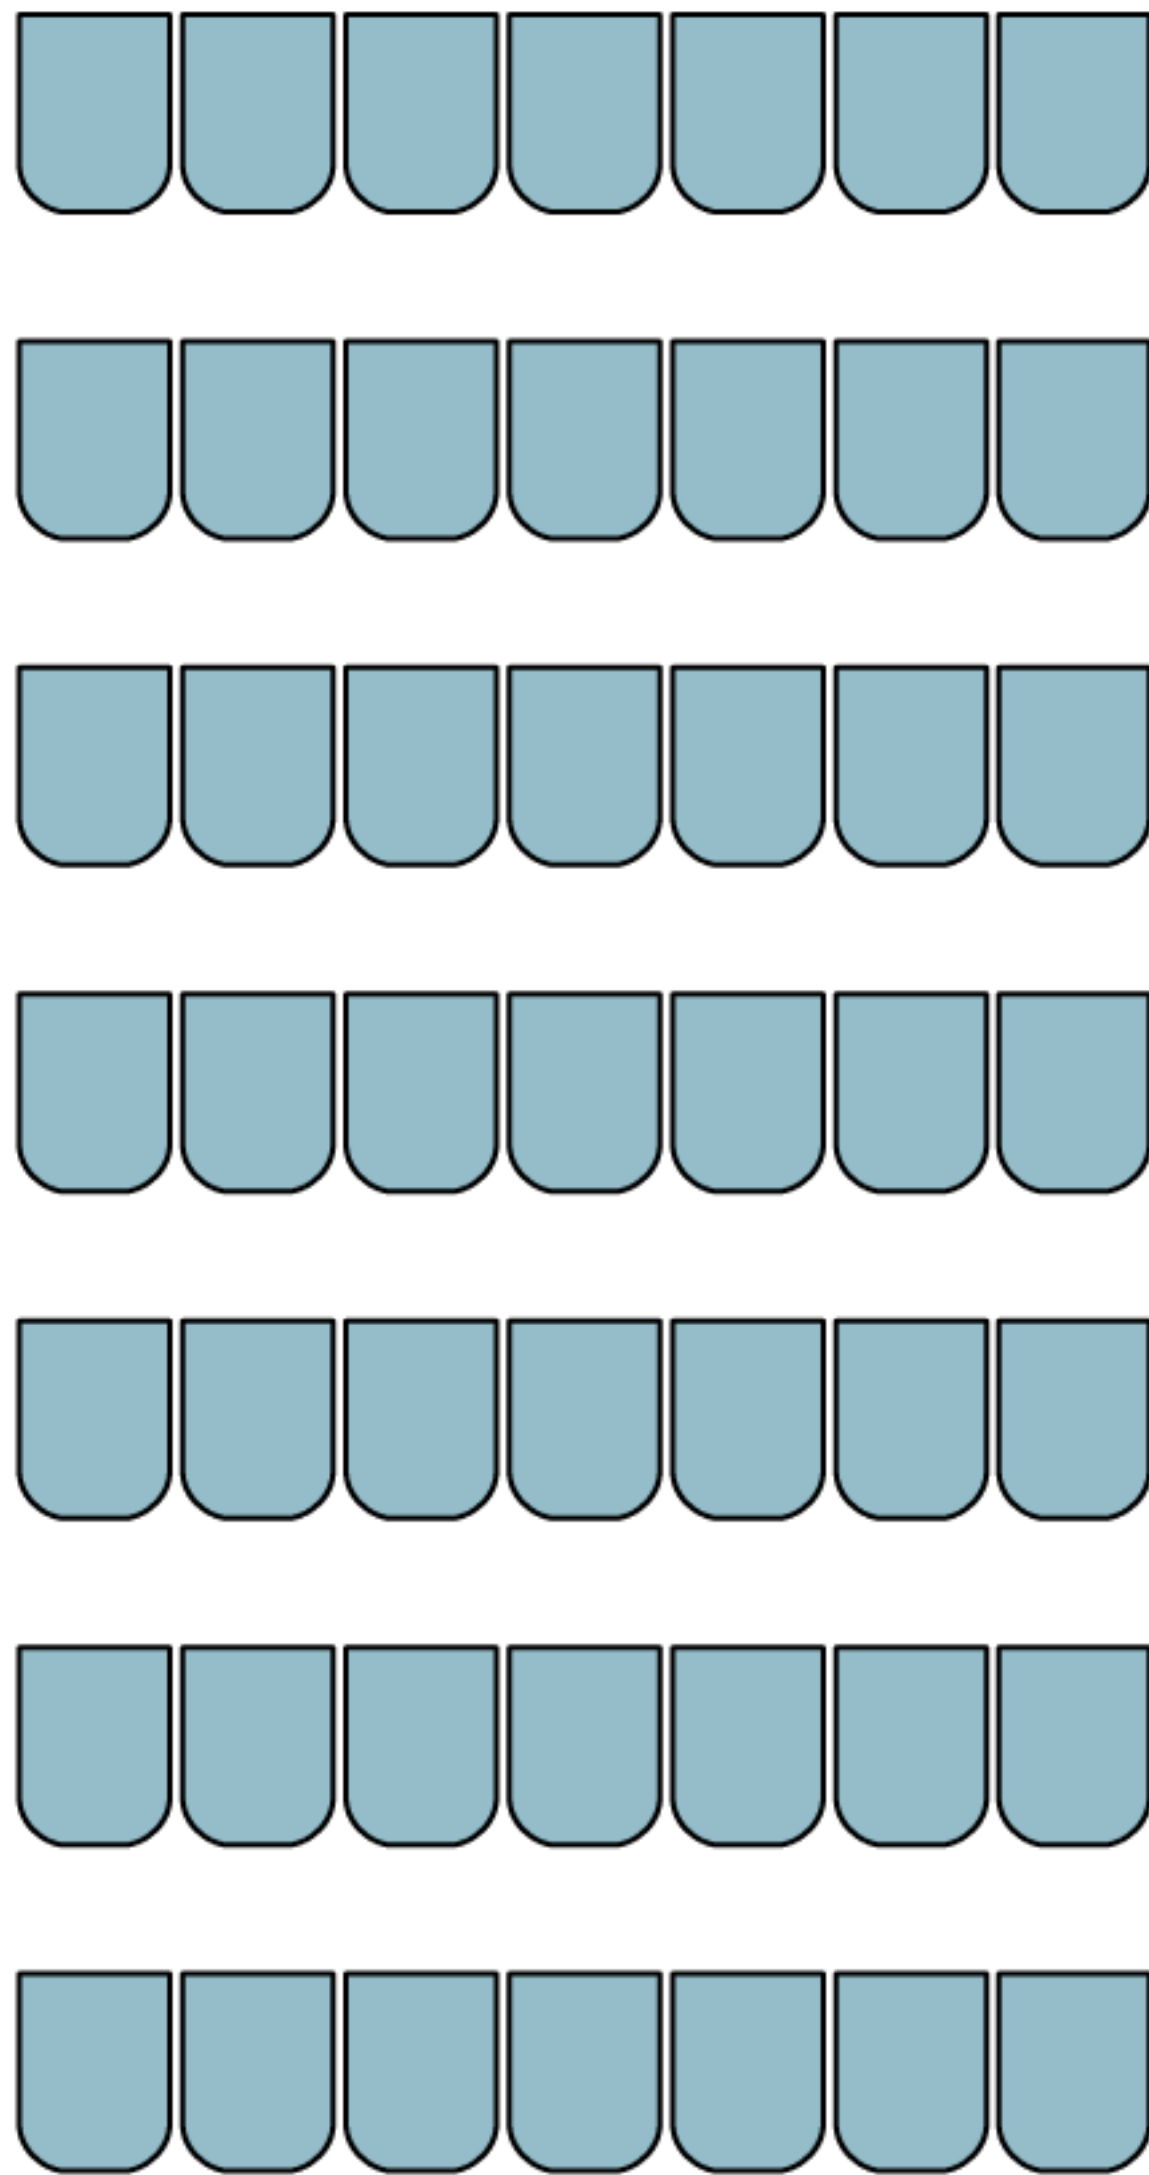

Room 214 or 215 Business

Theater Style Layout

Maximum Occupancy: 49

Includes (49) folding chairs. Please note: According to code, the maximum occupancy of any room with only one door is 49. We cannot exceed that limit.