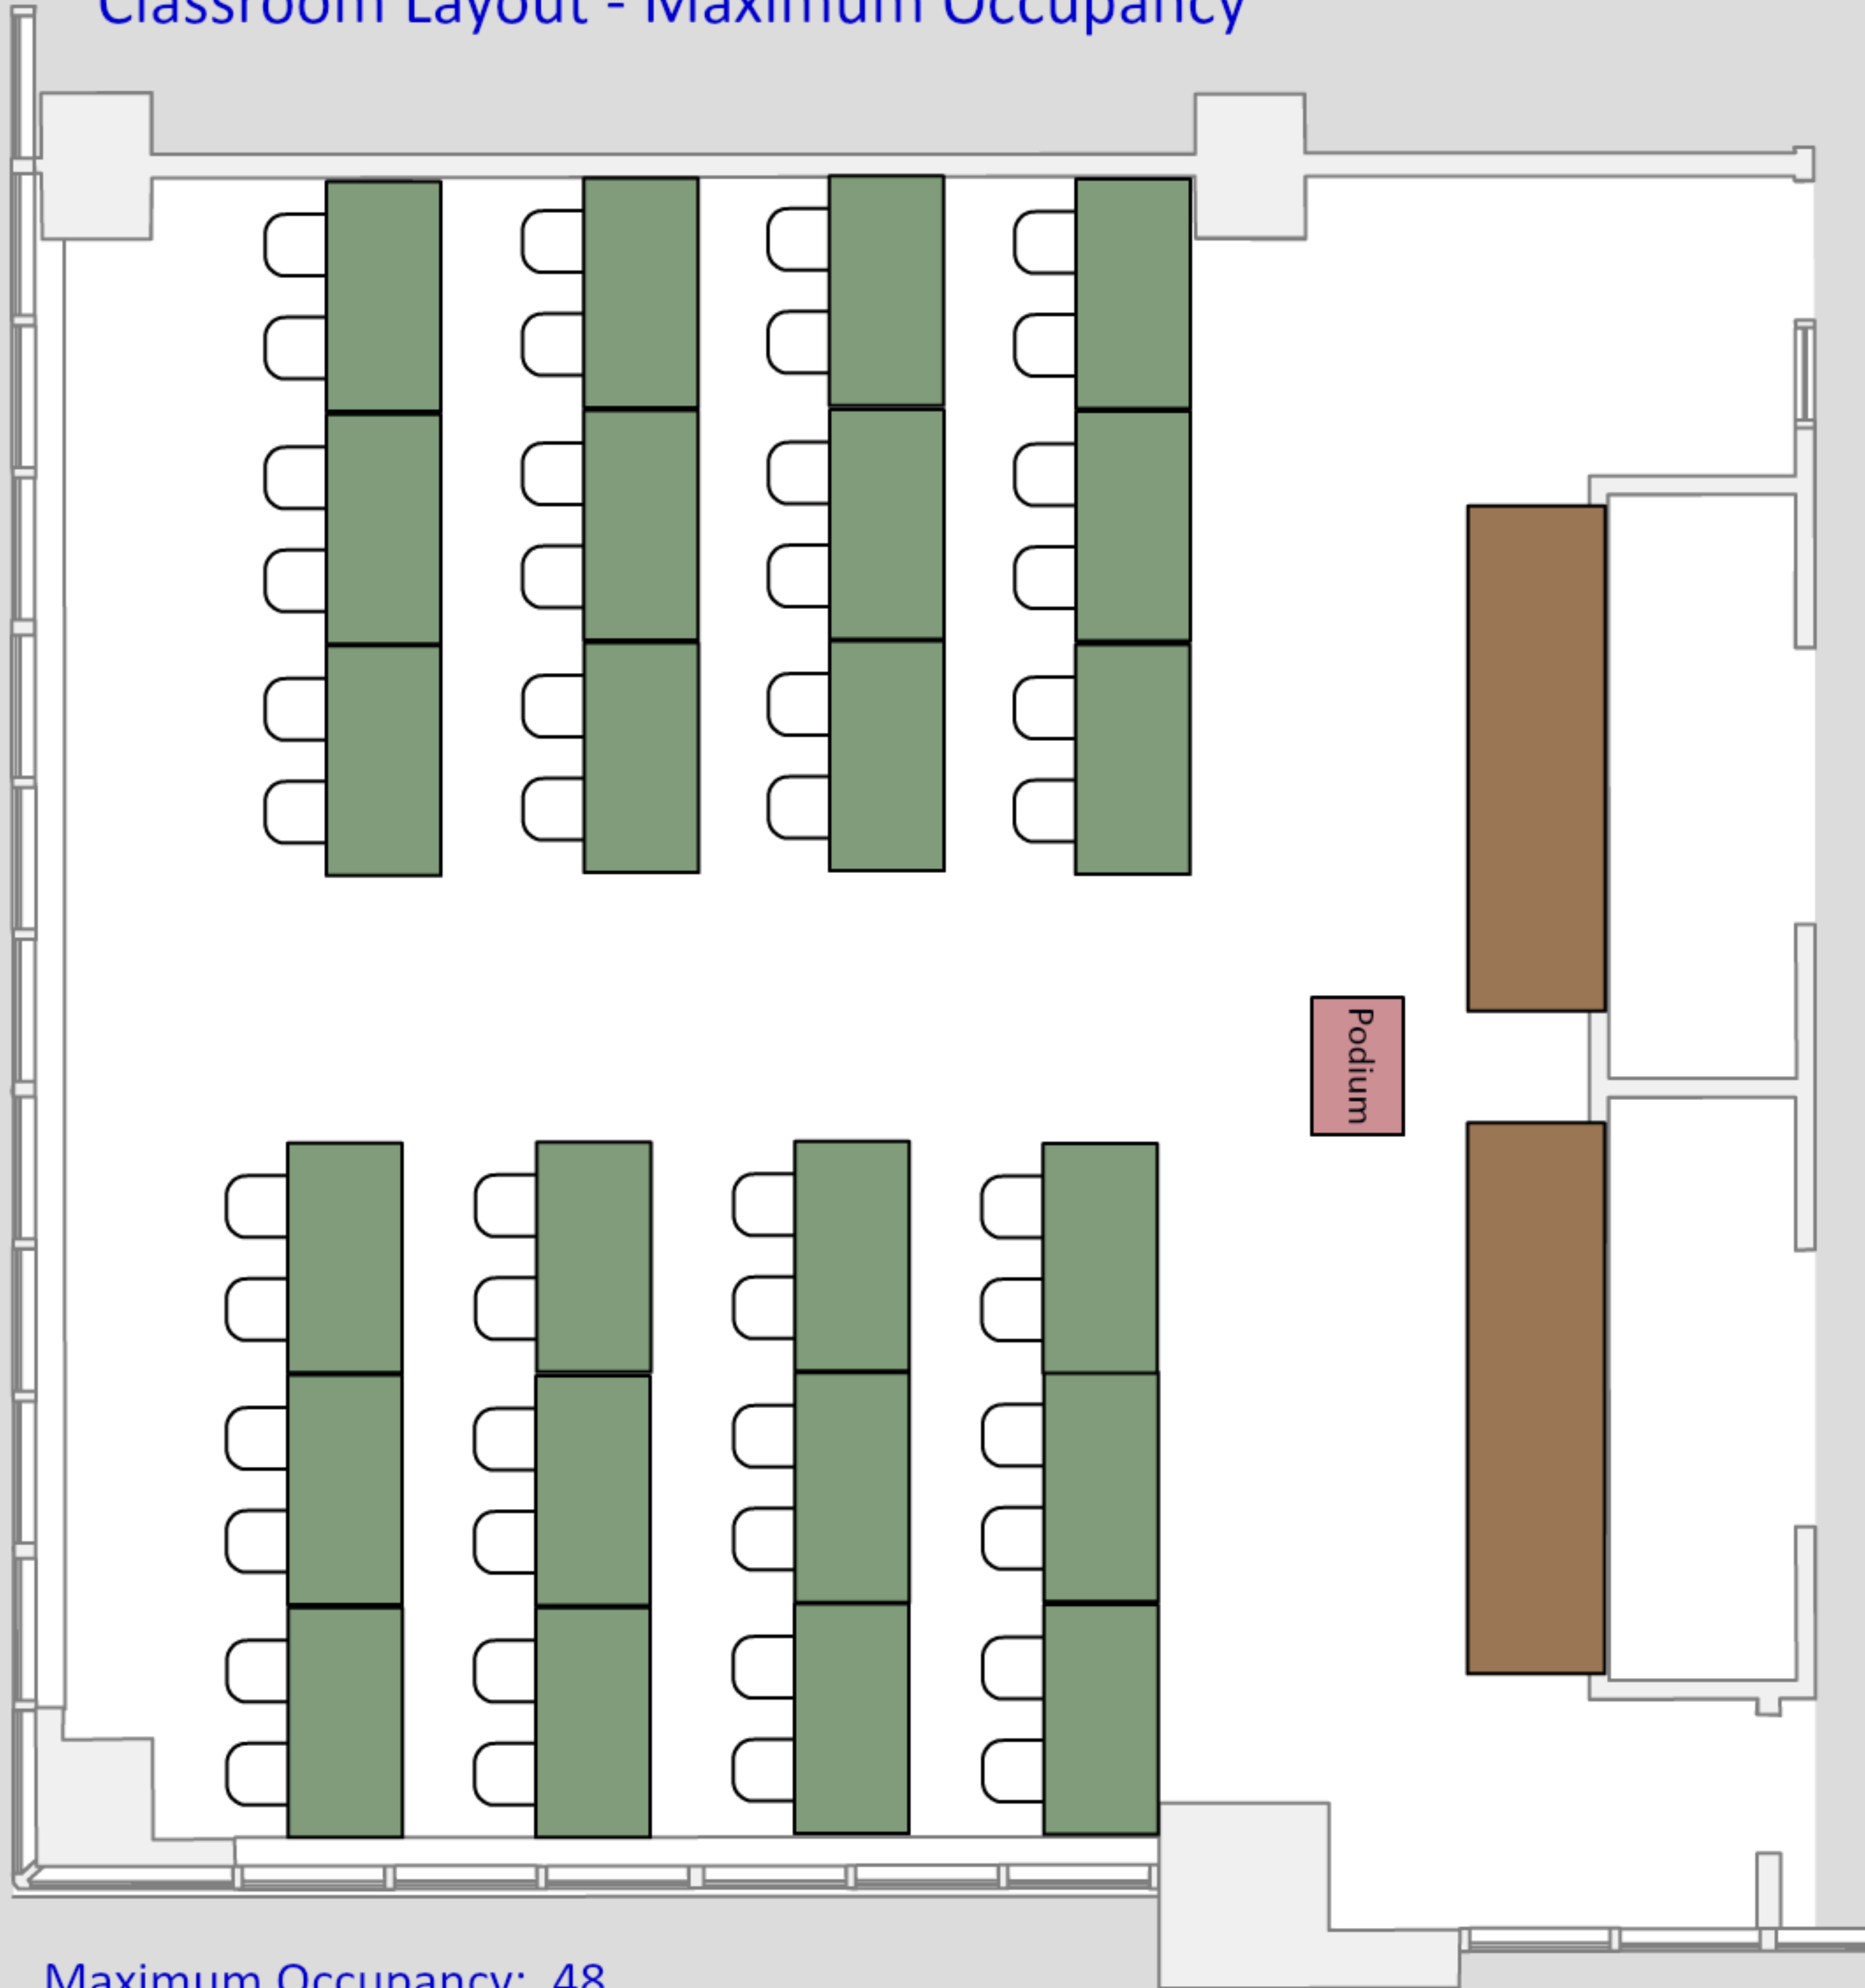

Room 217 Business

Classroom Layout - Maximum Occupancy

Maximum Occupancy: 48

Includes (12) Standard Conference Room tables with 2 seats per table.