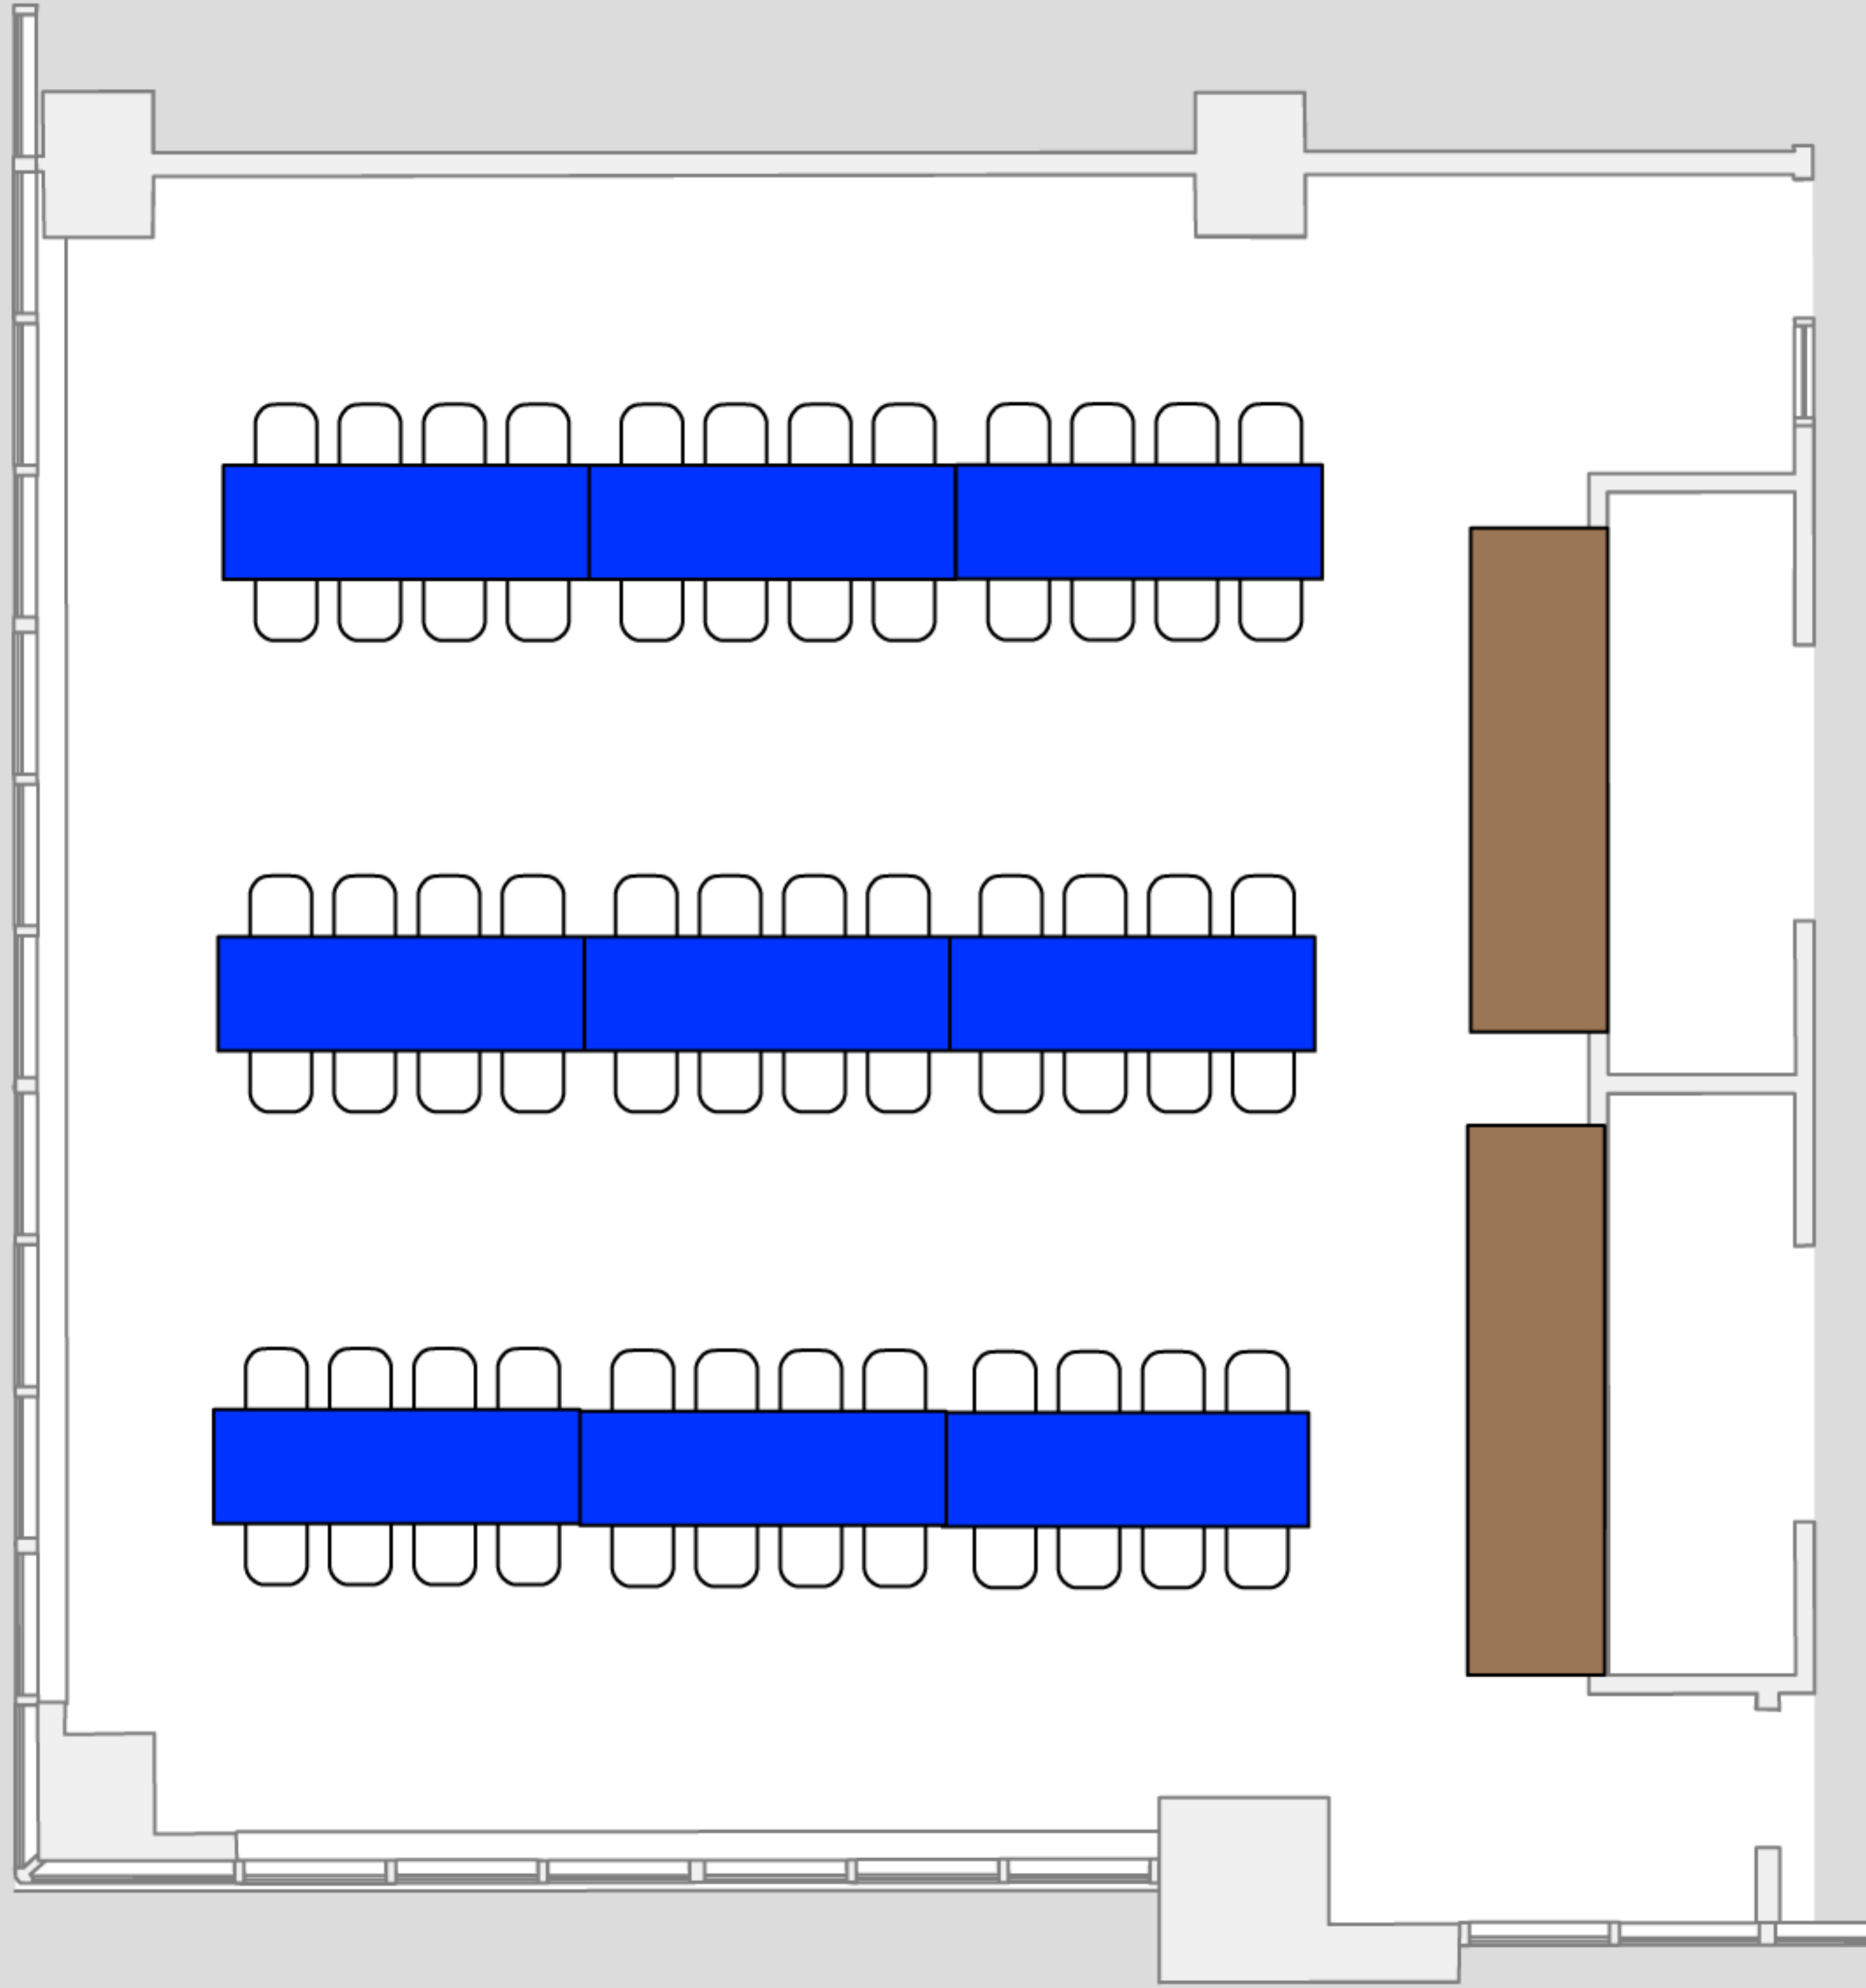

Room 217 Business

Luncheon Style Layout - No Podium

Maximum Occupancy: 72

Includes (9) 8' tables with 8 seats per table

02/20/2015