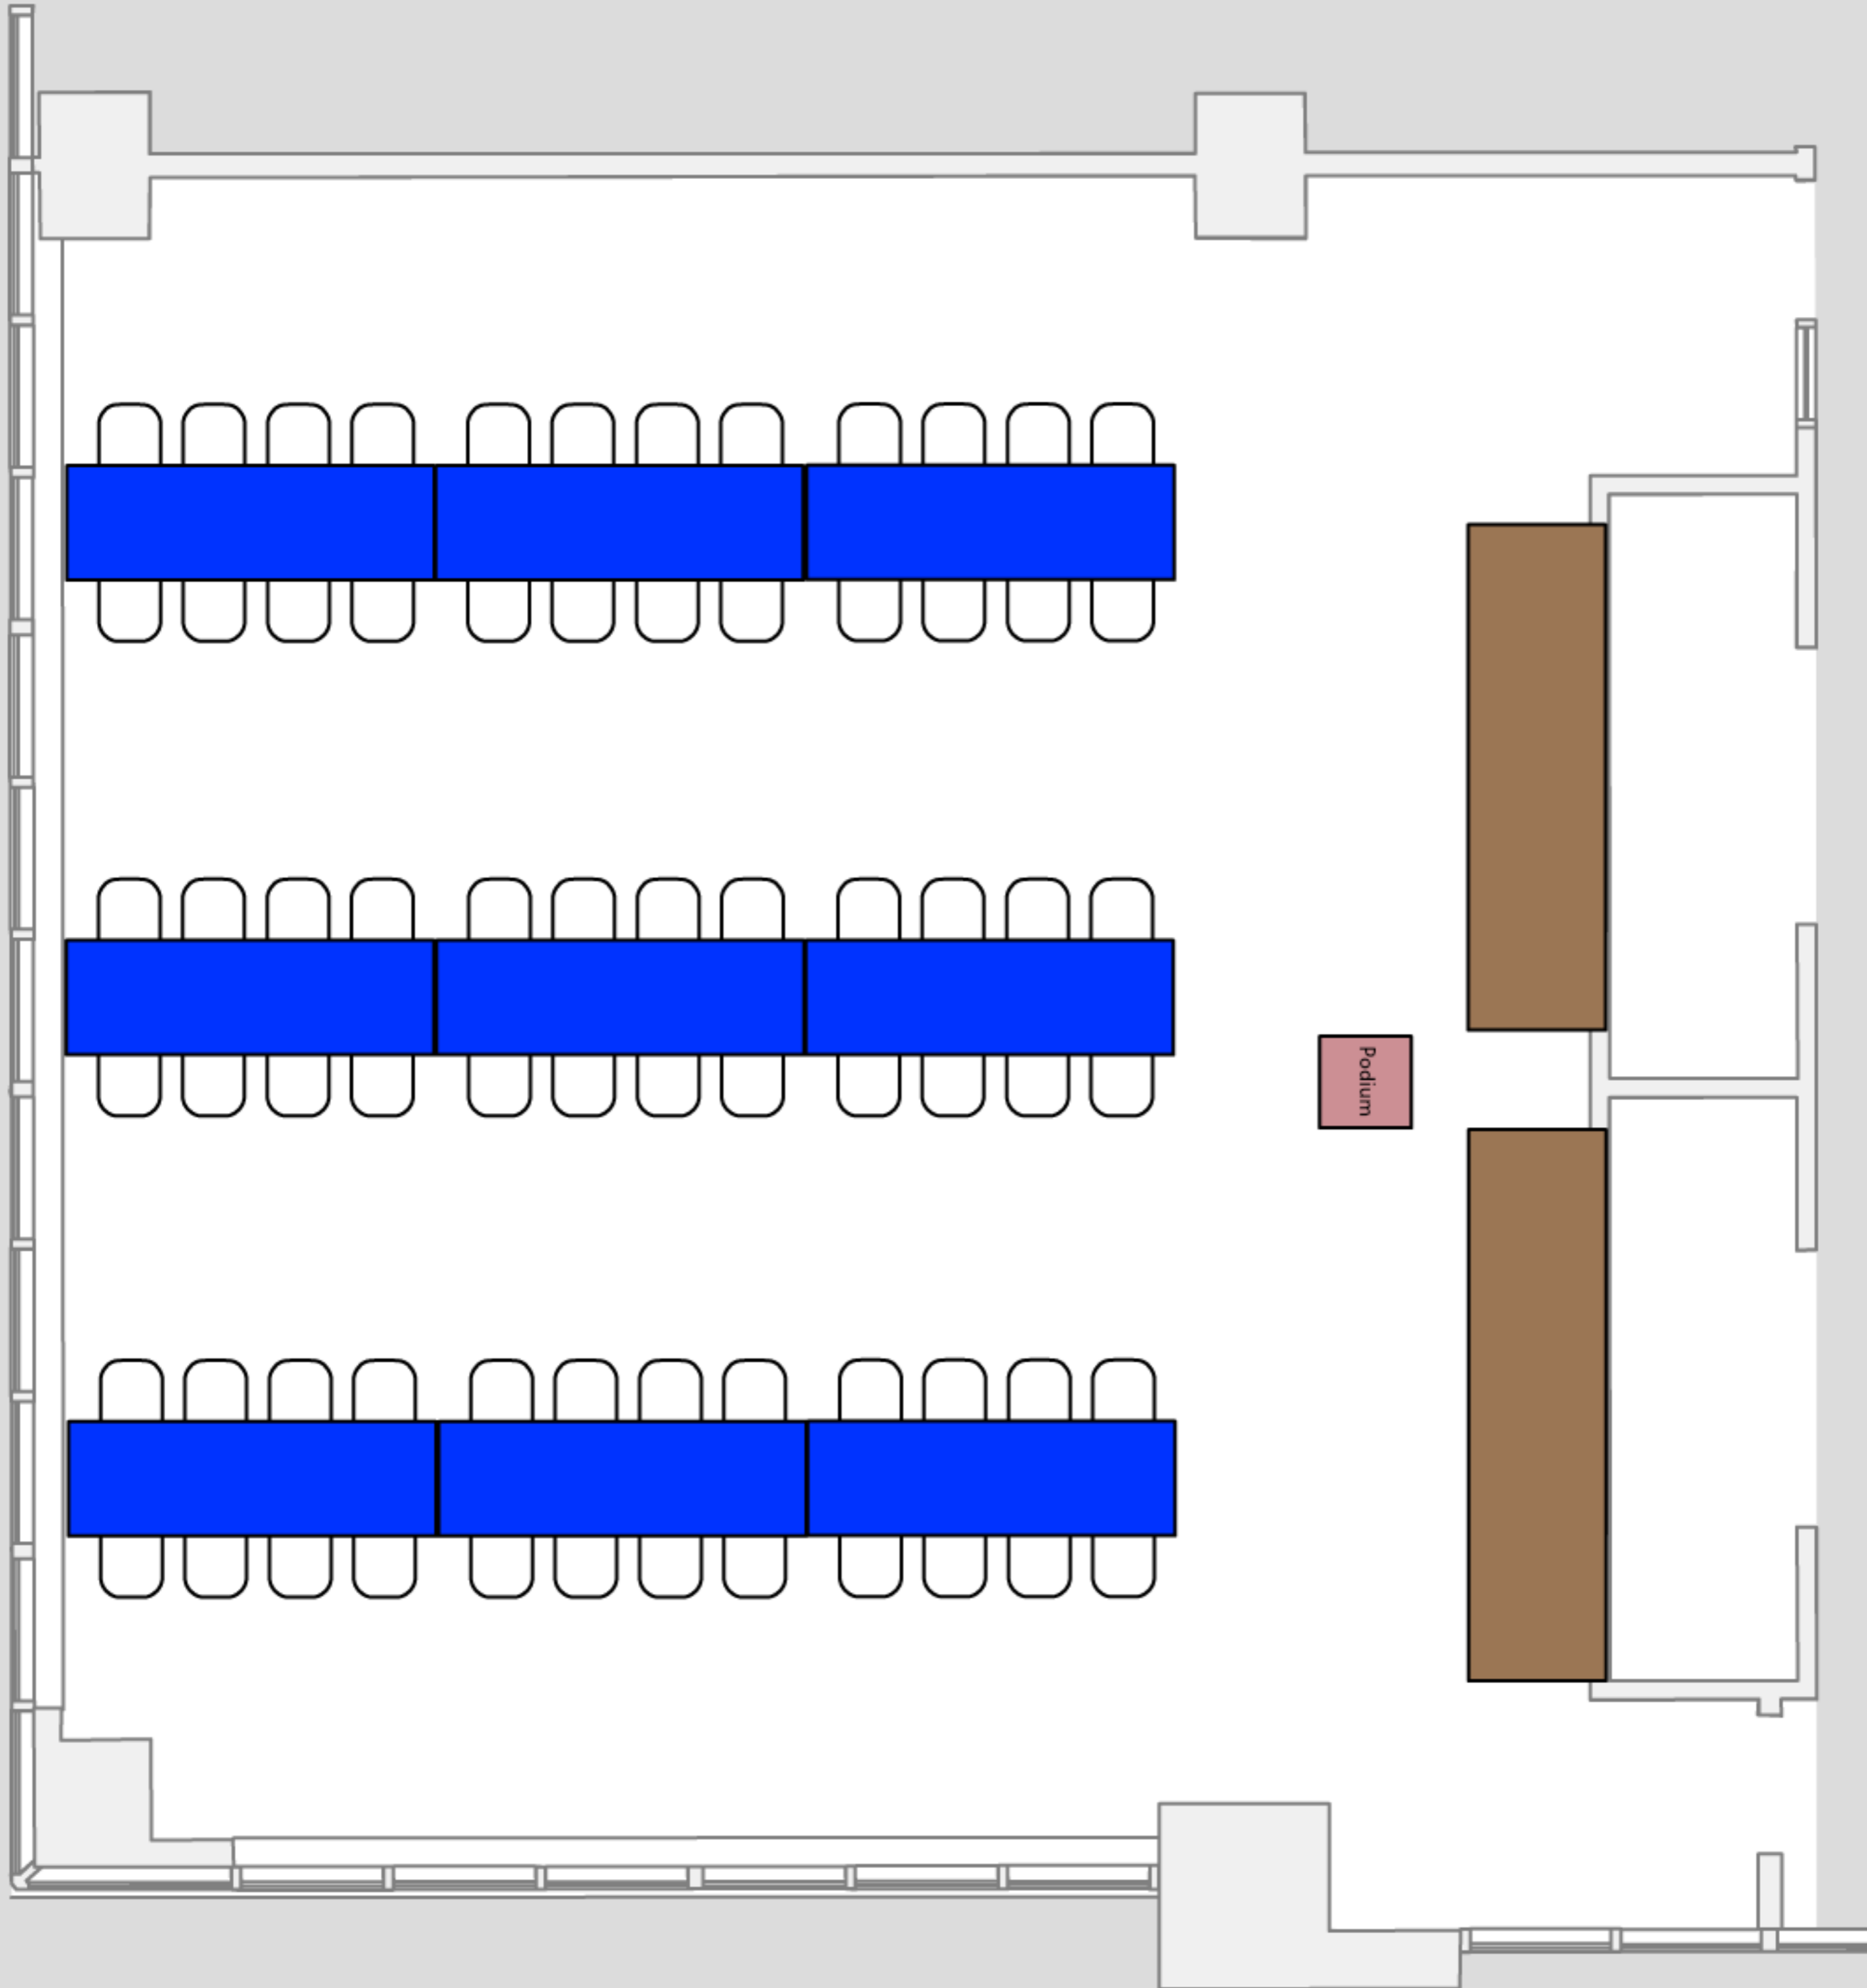

Room 217 Business

Luncheon Style Layout - With Podium

Maximum Occupancy: 72

Includes (9) 8' tables with 8 seats per table

02/20/2015