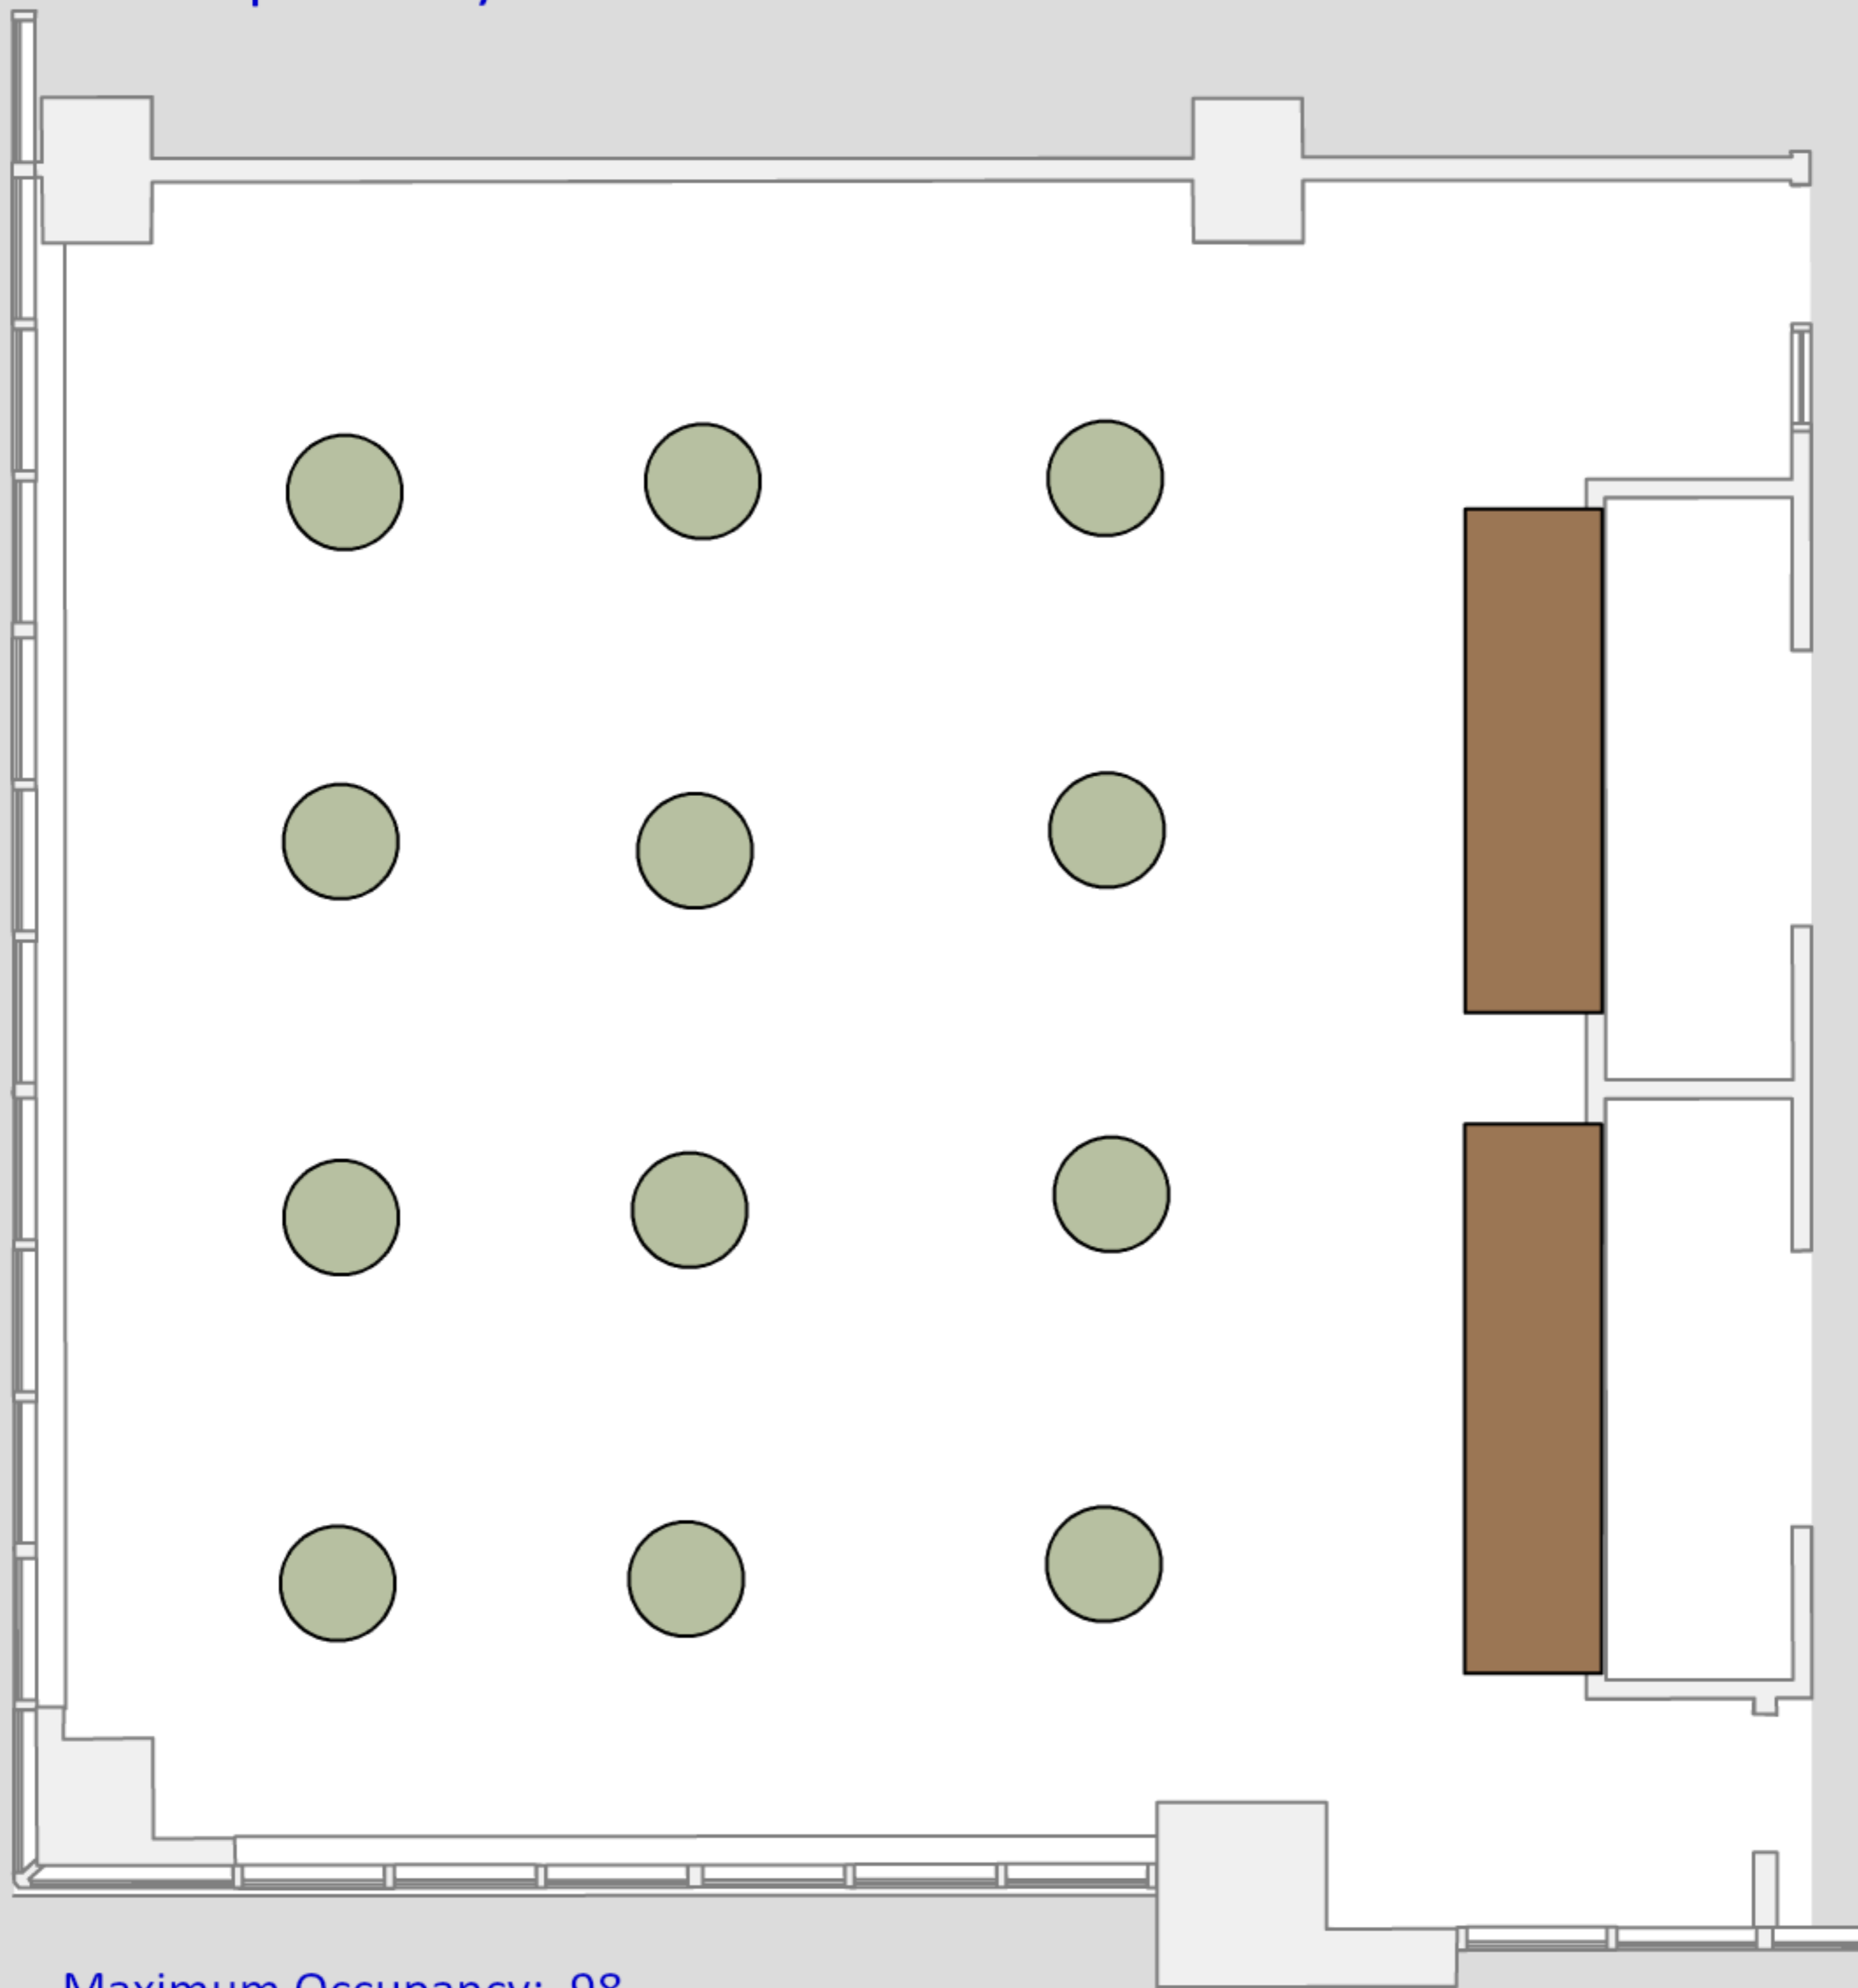

Room 217 Business

Reception Layout - No Podium

Maximum Occupancy: 98

Room set with (12) 3'high-top cocktail rounds, no chairs.