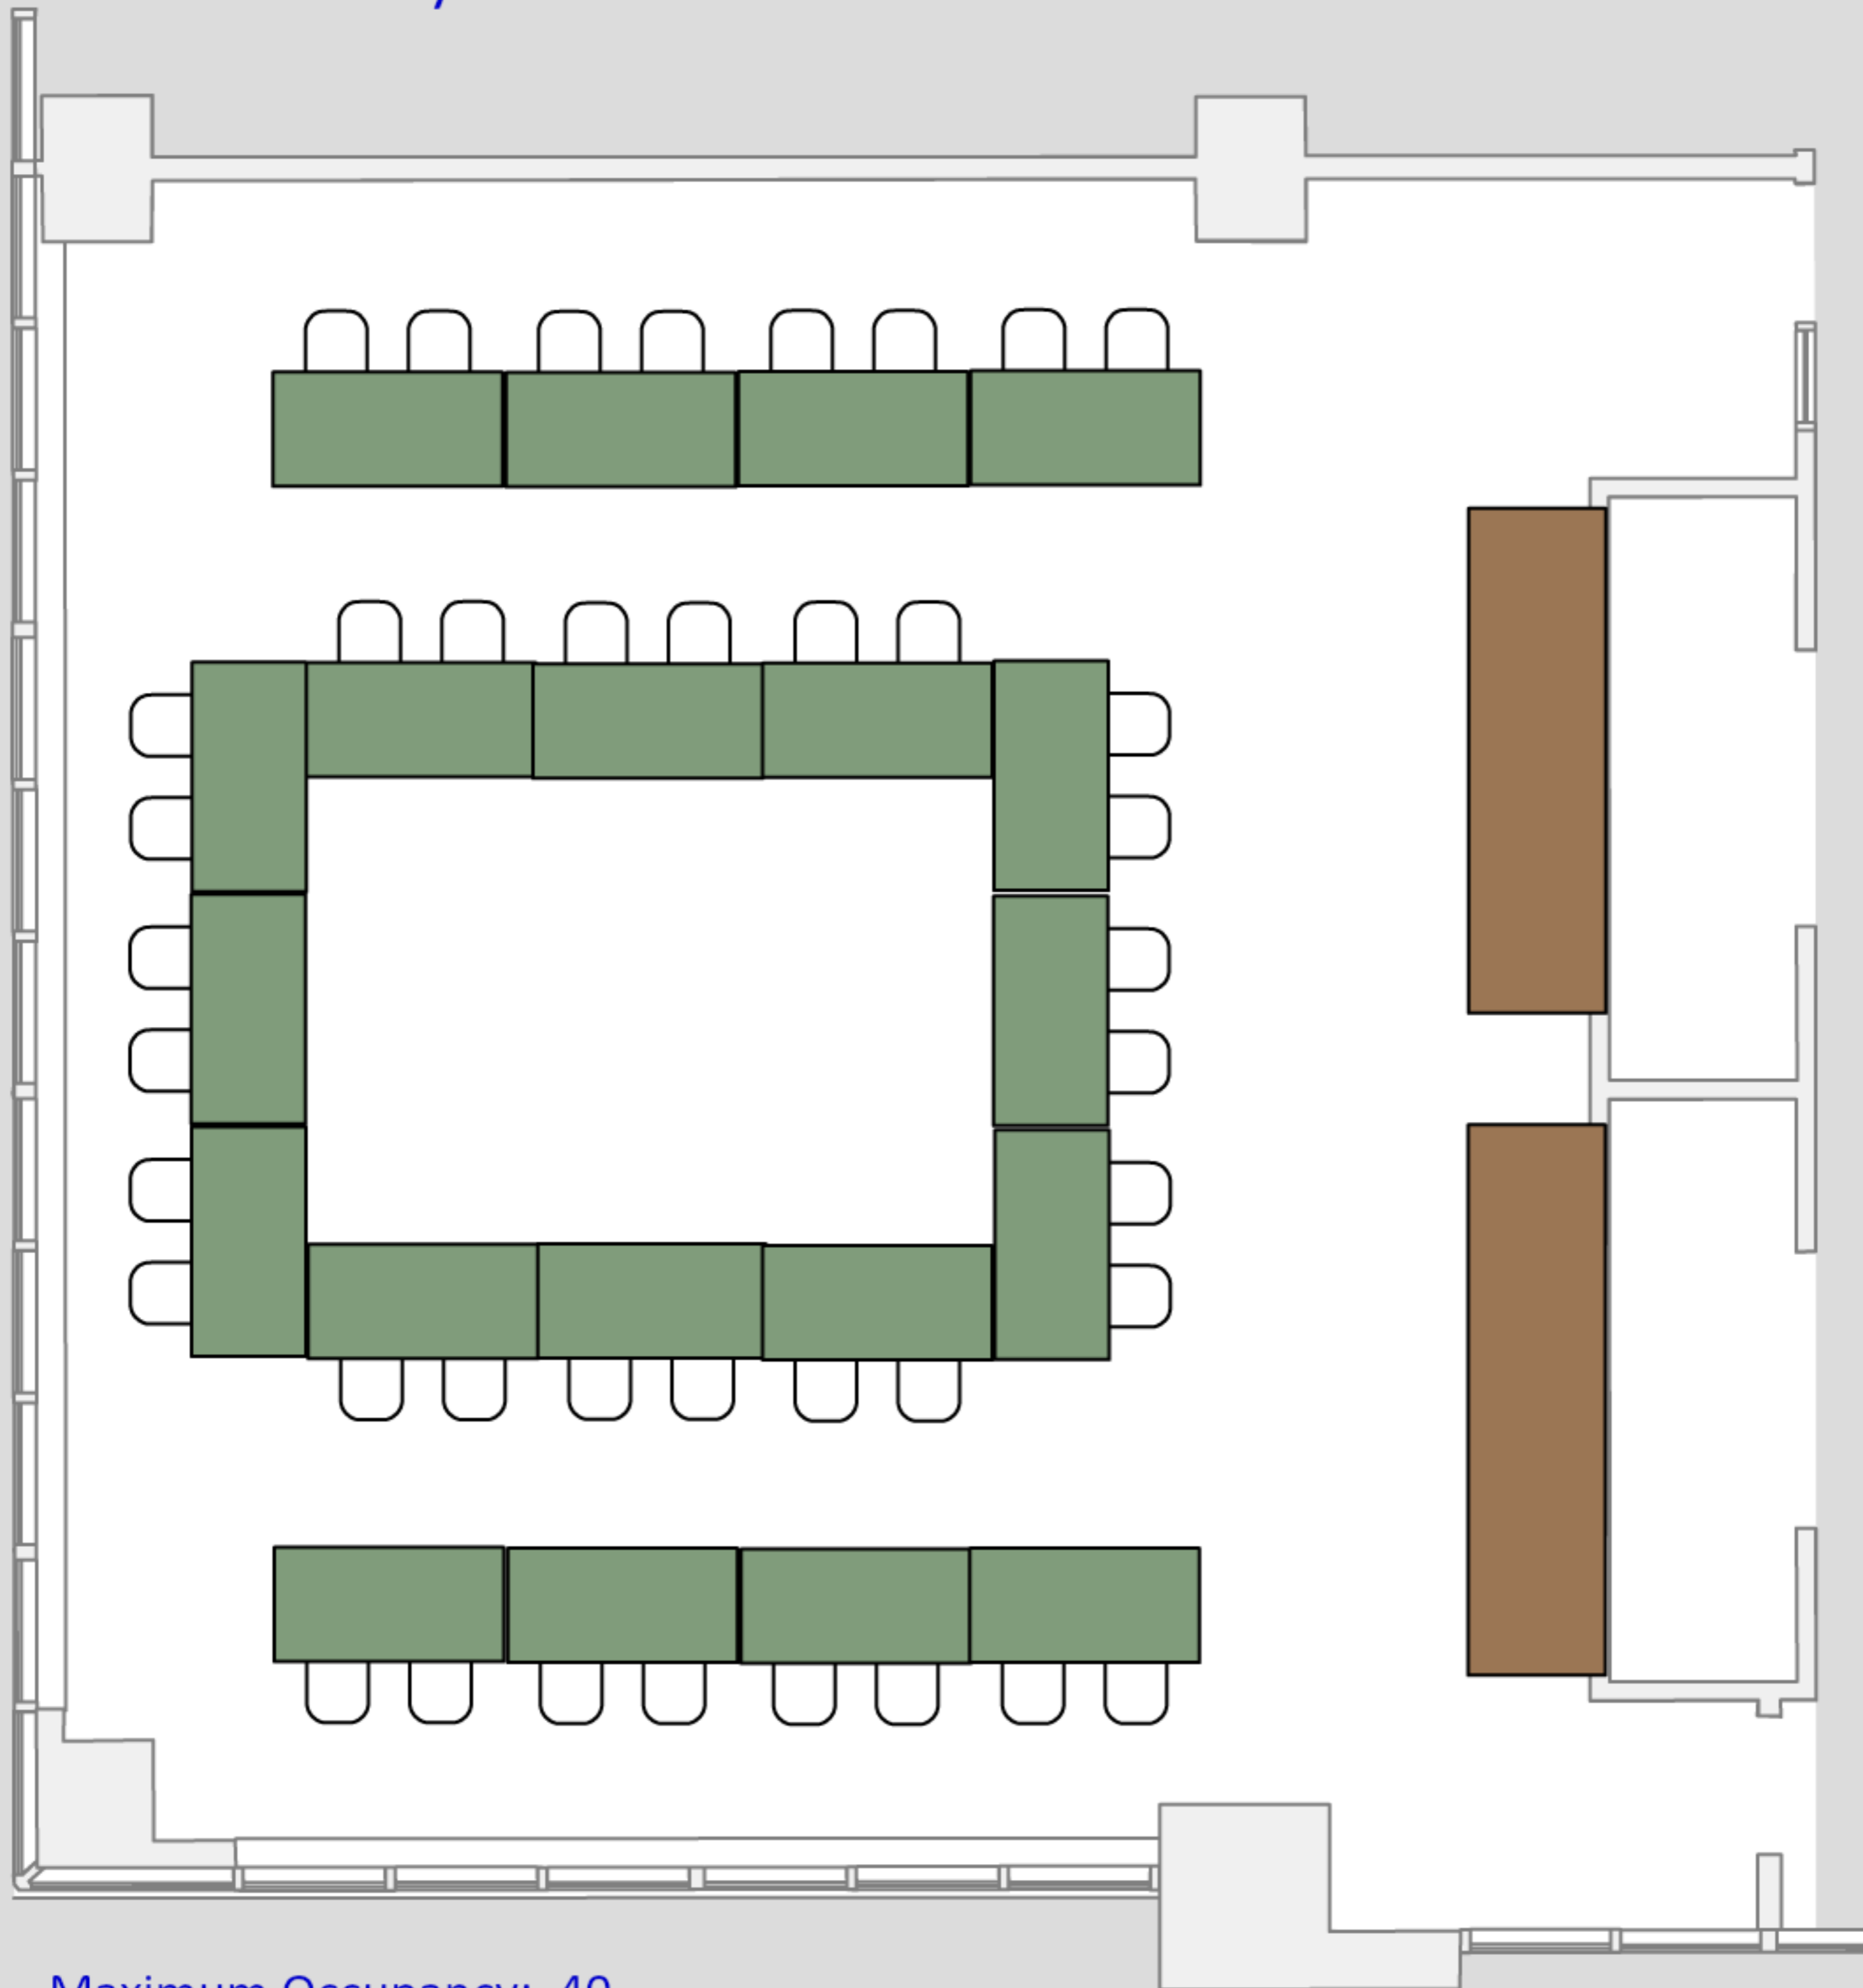

Room 217 Business

Standard Layout - With or Without Podium

Maximum Occupancy: 40

Includes 20 standard conference room tables with 2 chairs each.
May be set with or without a podium.