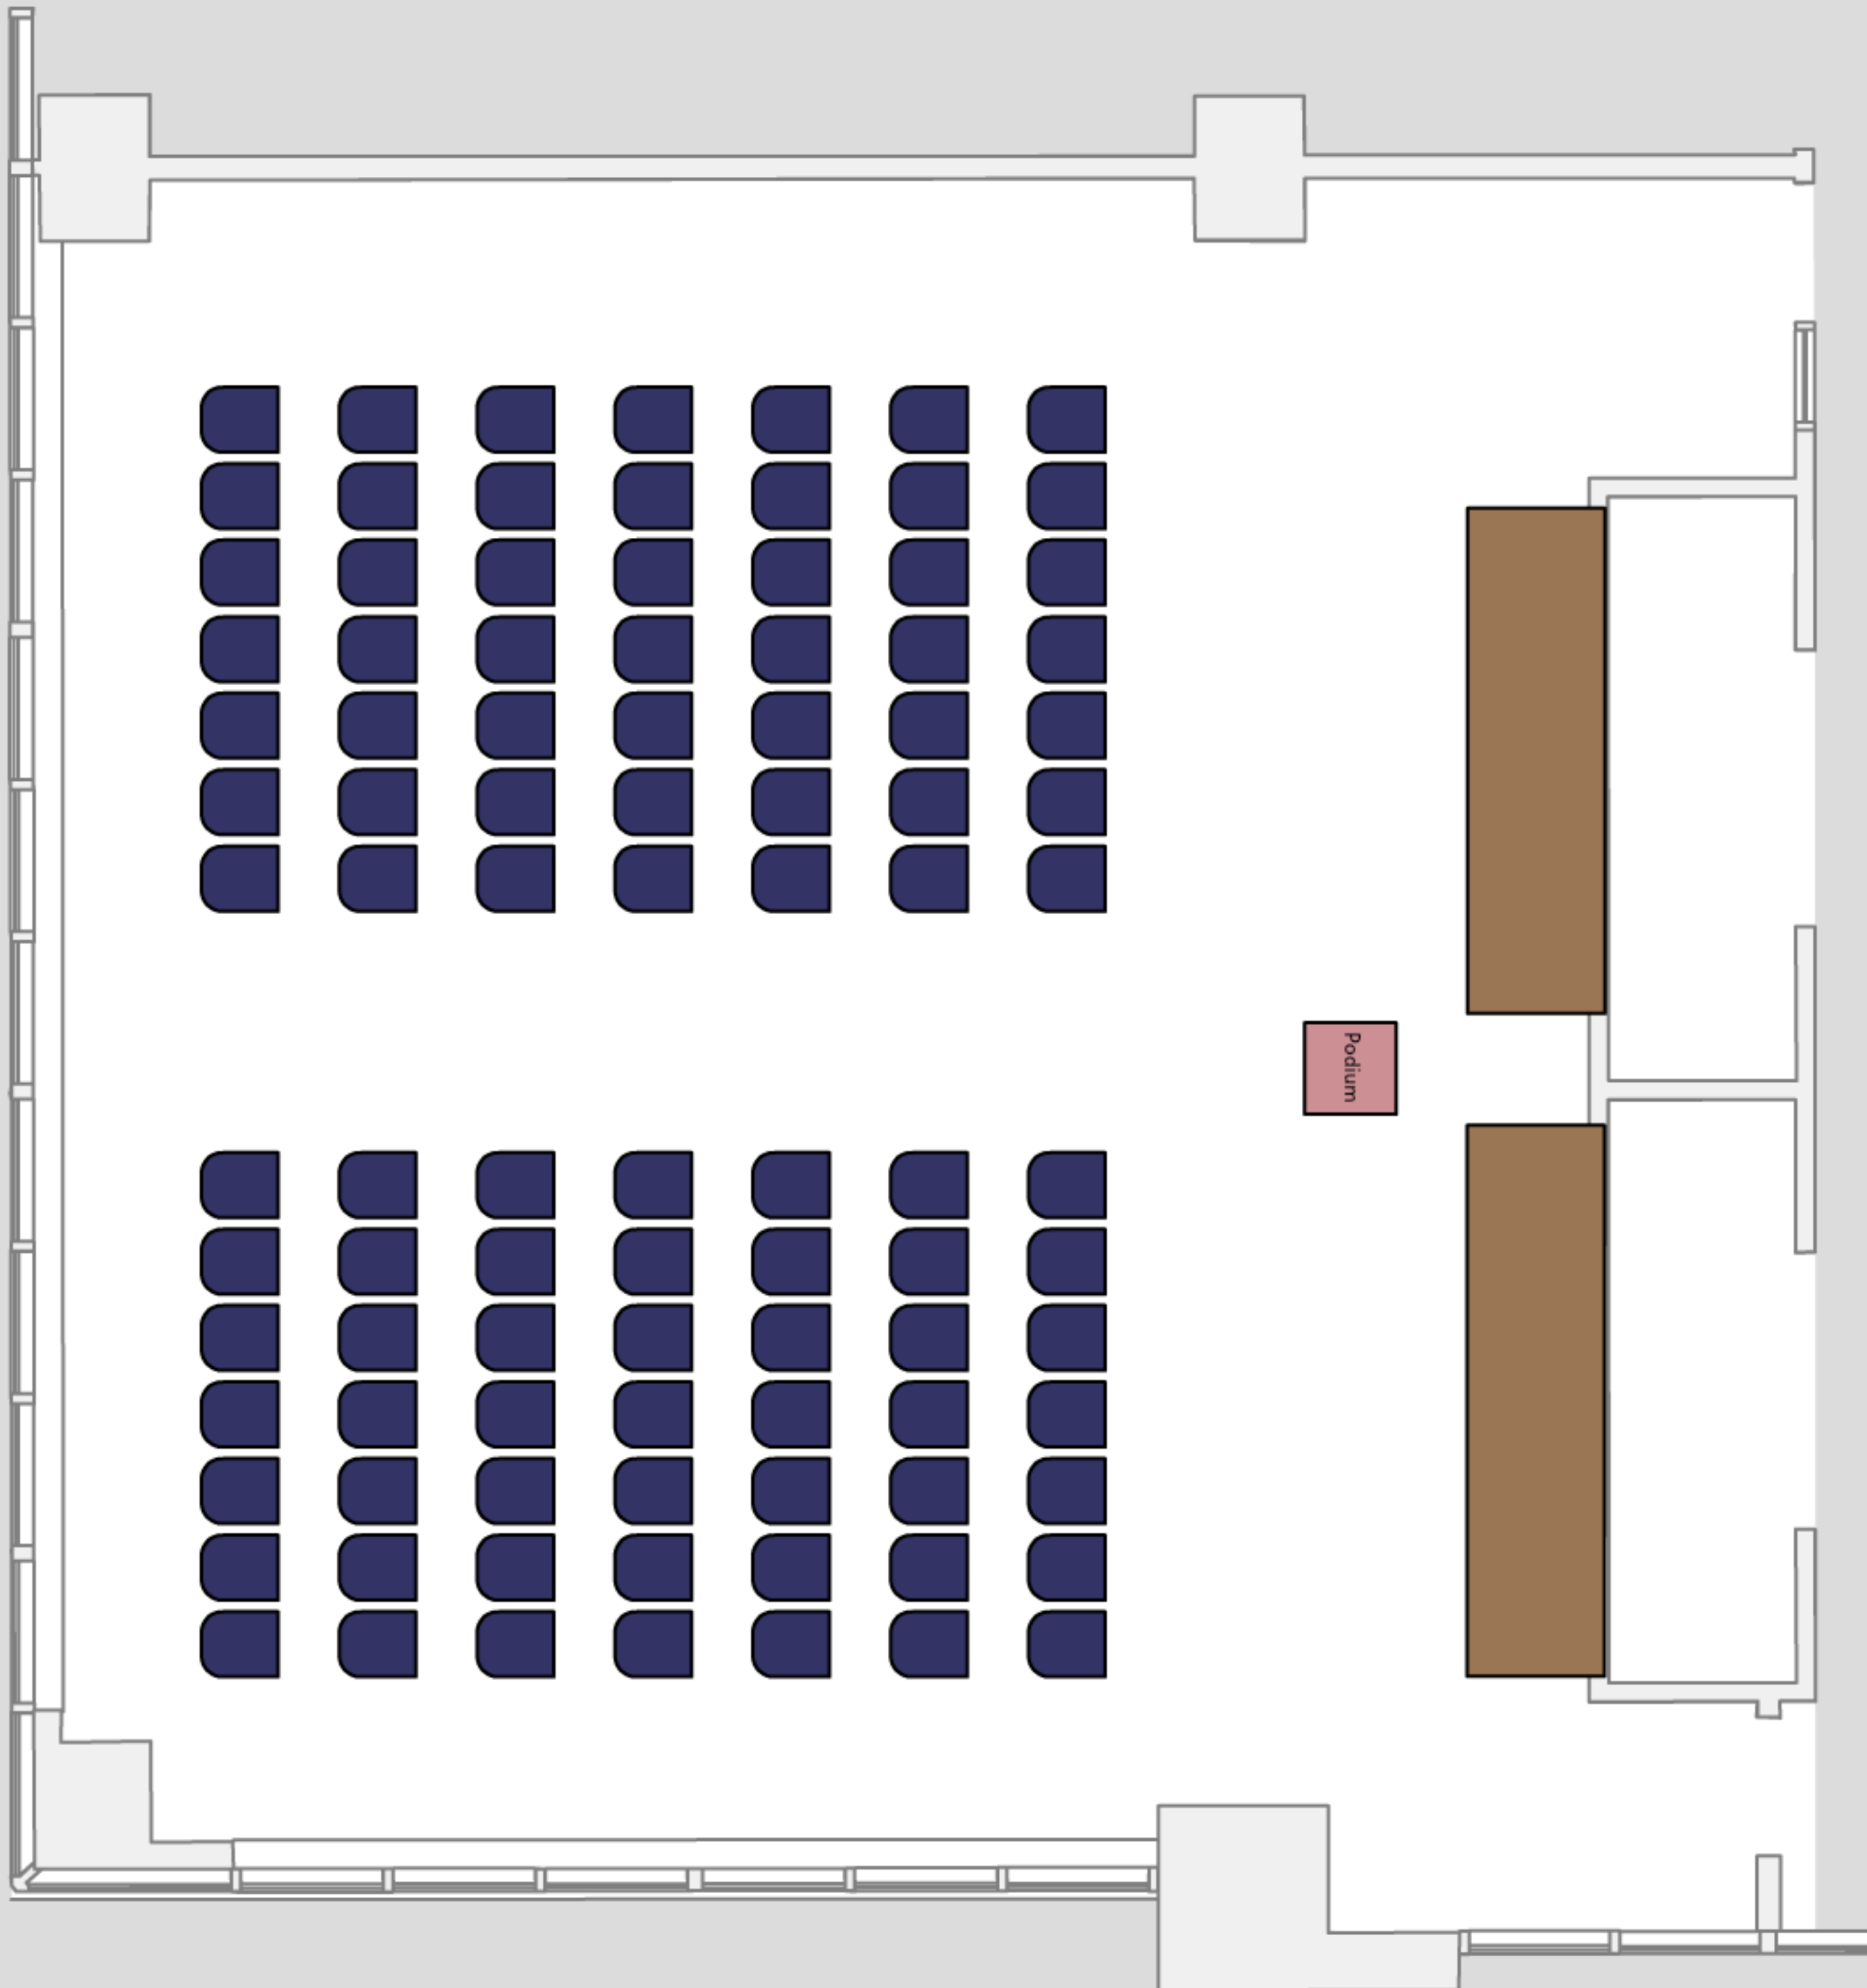

Room 217 Business

Theater Style with or without Podium

Maximum Occupancy: 98

Includes 98 folding chairs with center aisle.
No additional furniture may be added to this layout.