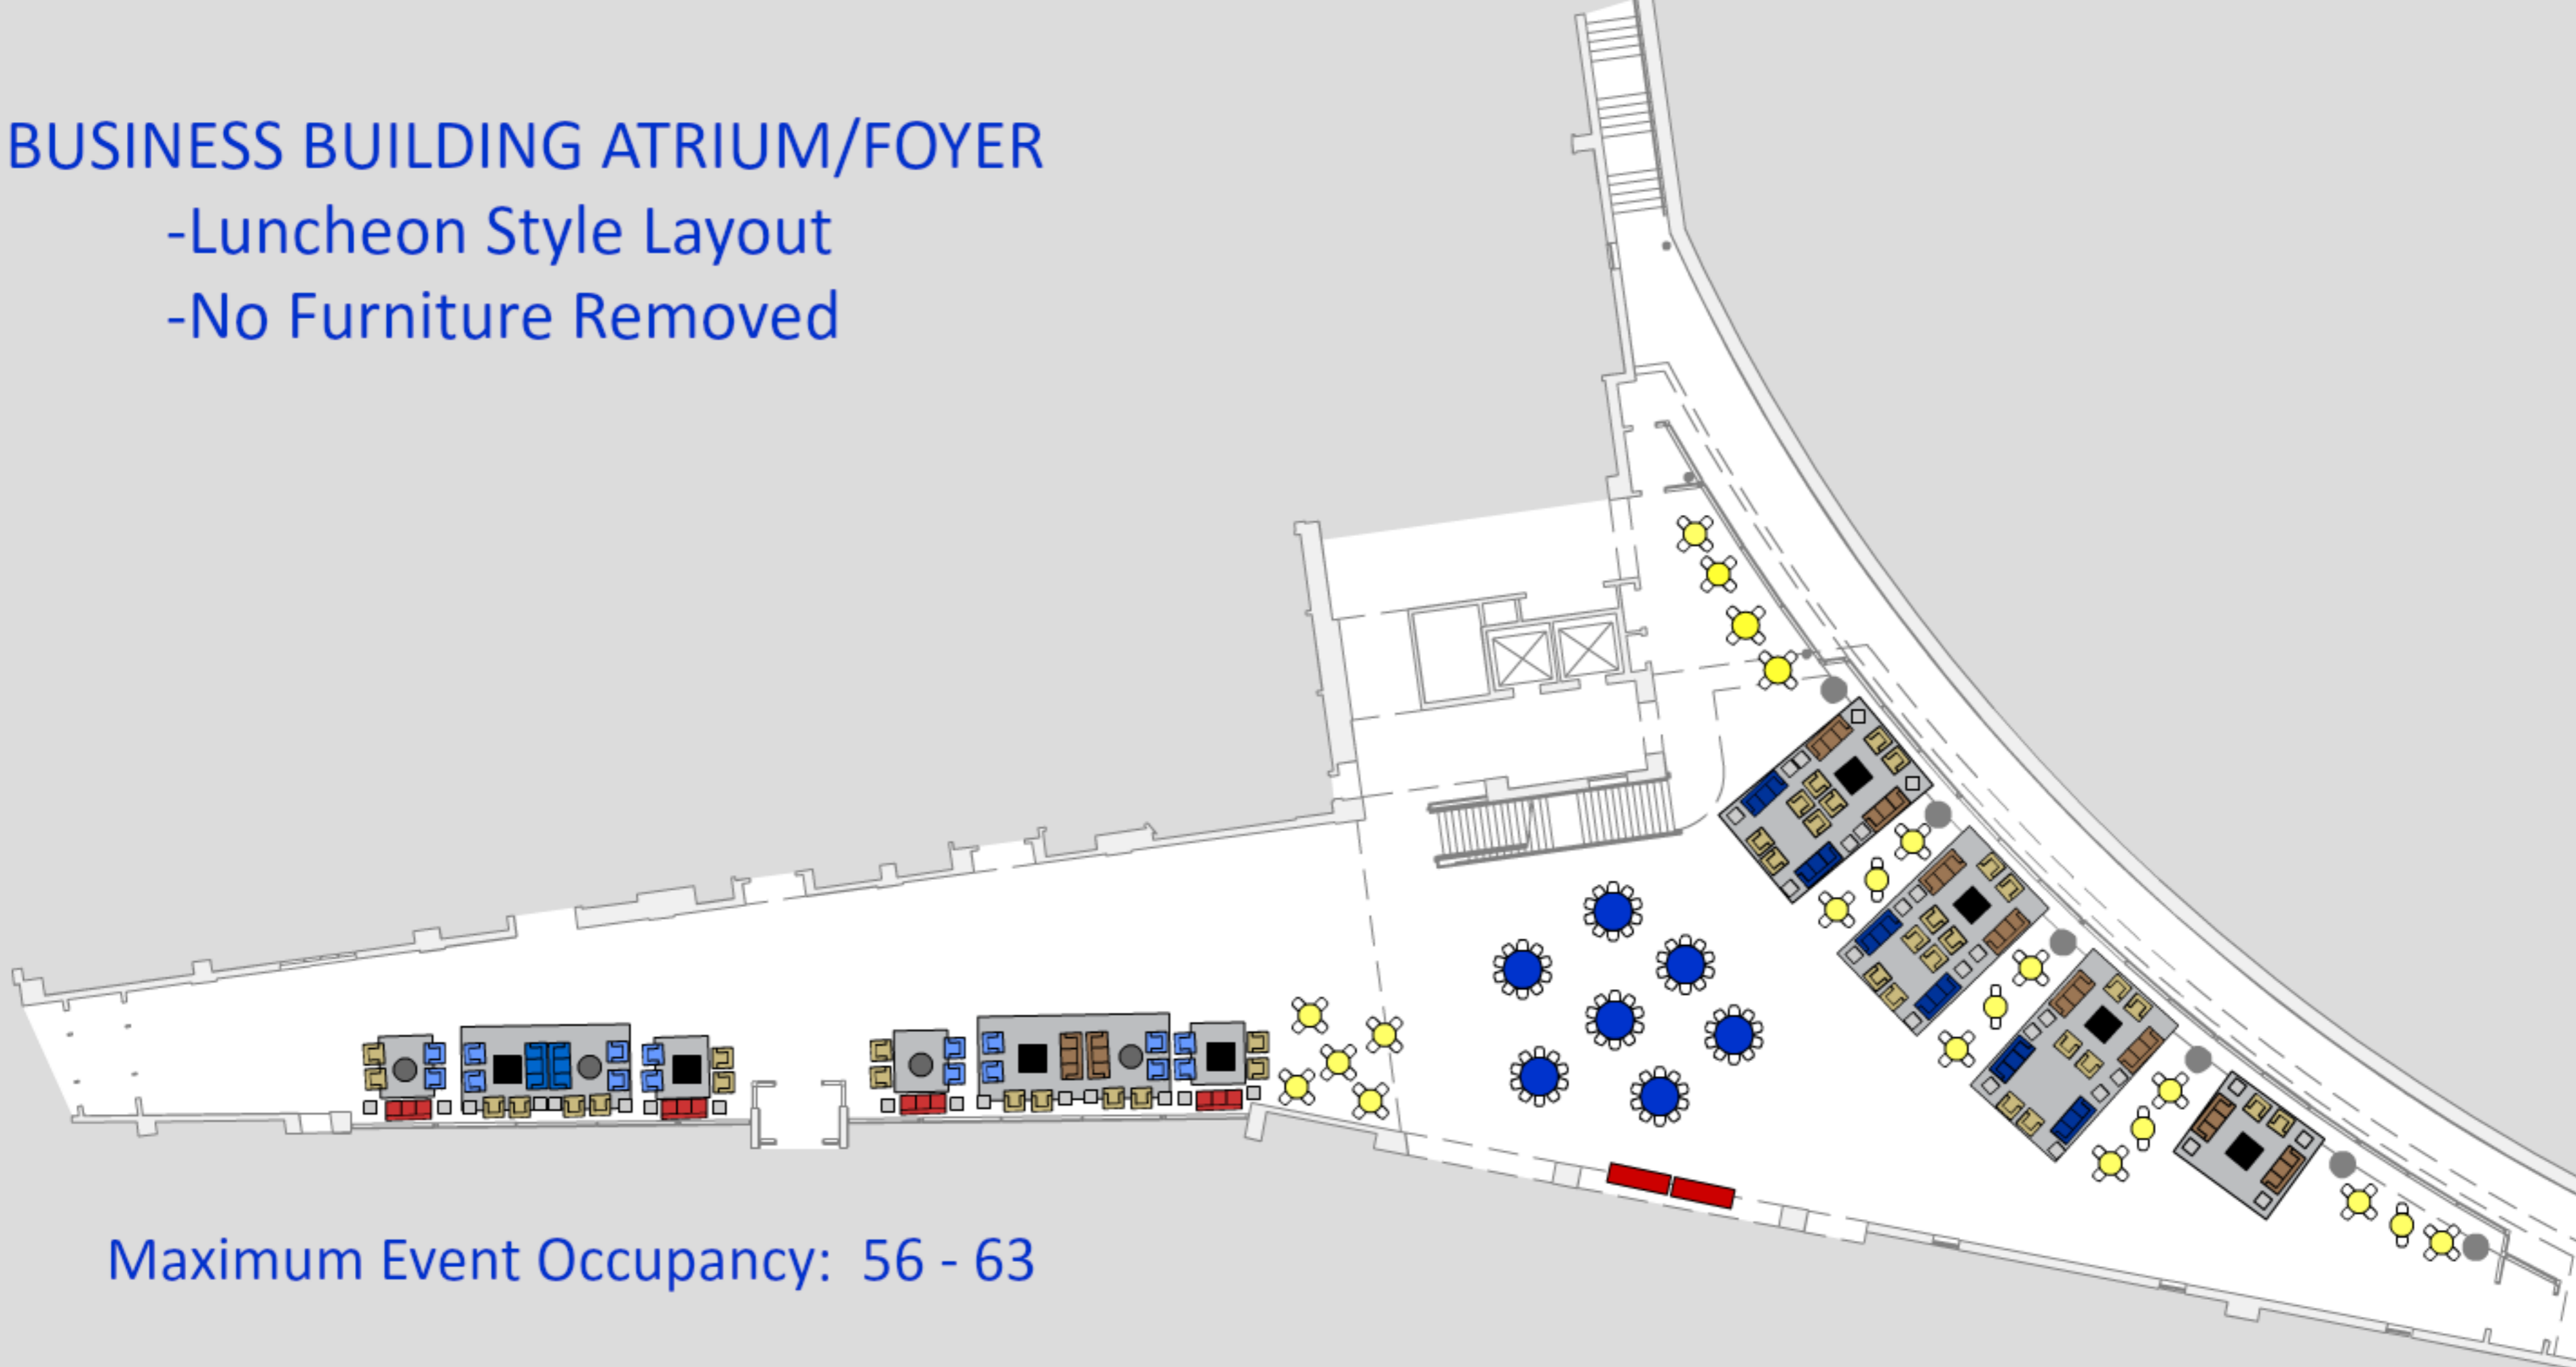

BUSINESS BUILDING ATRIUM/FOYER

- Luncheon Style Layout
- No Furniture Removed

Maximum Event Occupancy: 56 - 63

Maximum of (7) 5' round tables with either (8) seats per table or (9) seats per table.

02/20/2015