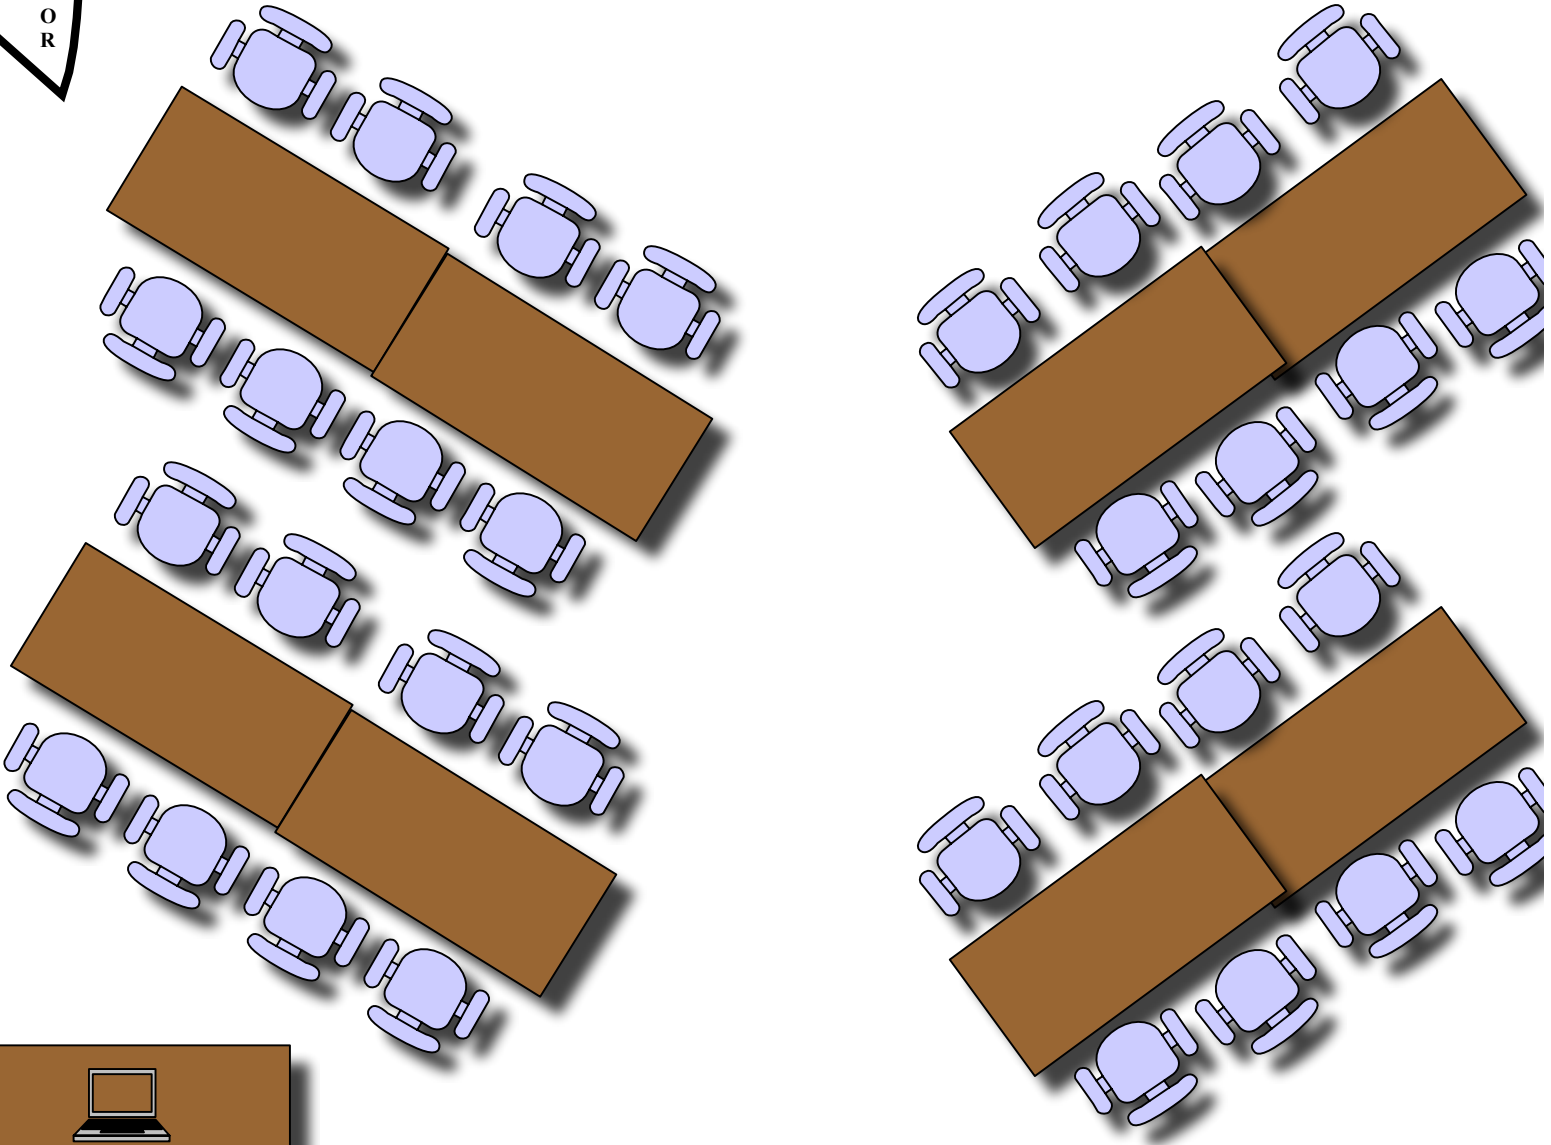

CREDENZA CABINET

D
O
O
R

PROJECTION SCREEN

WHITE BOARD

WHITE BOARD

WHITE BOARD

WHITE BOARD

GENERAL "LEAF" STYLE SET-UP *

* Please note: conference room set-ups vary based on available seating capacity and technology, room size, existing furniture and event requirements (i.e.: technology projection, white board, number of attendees etc.)