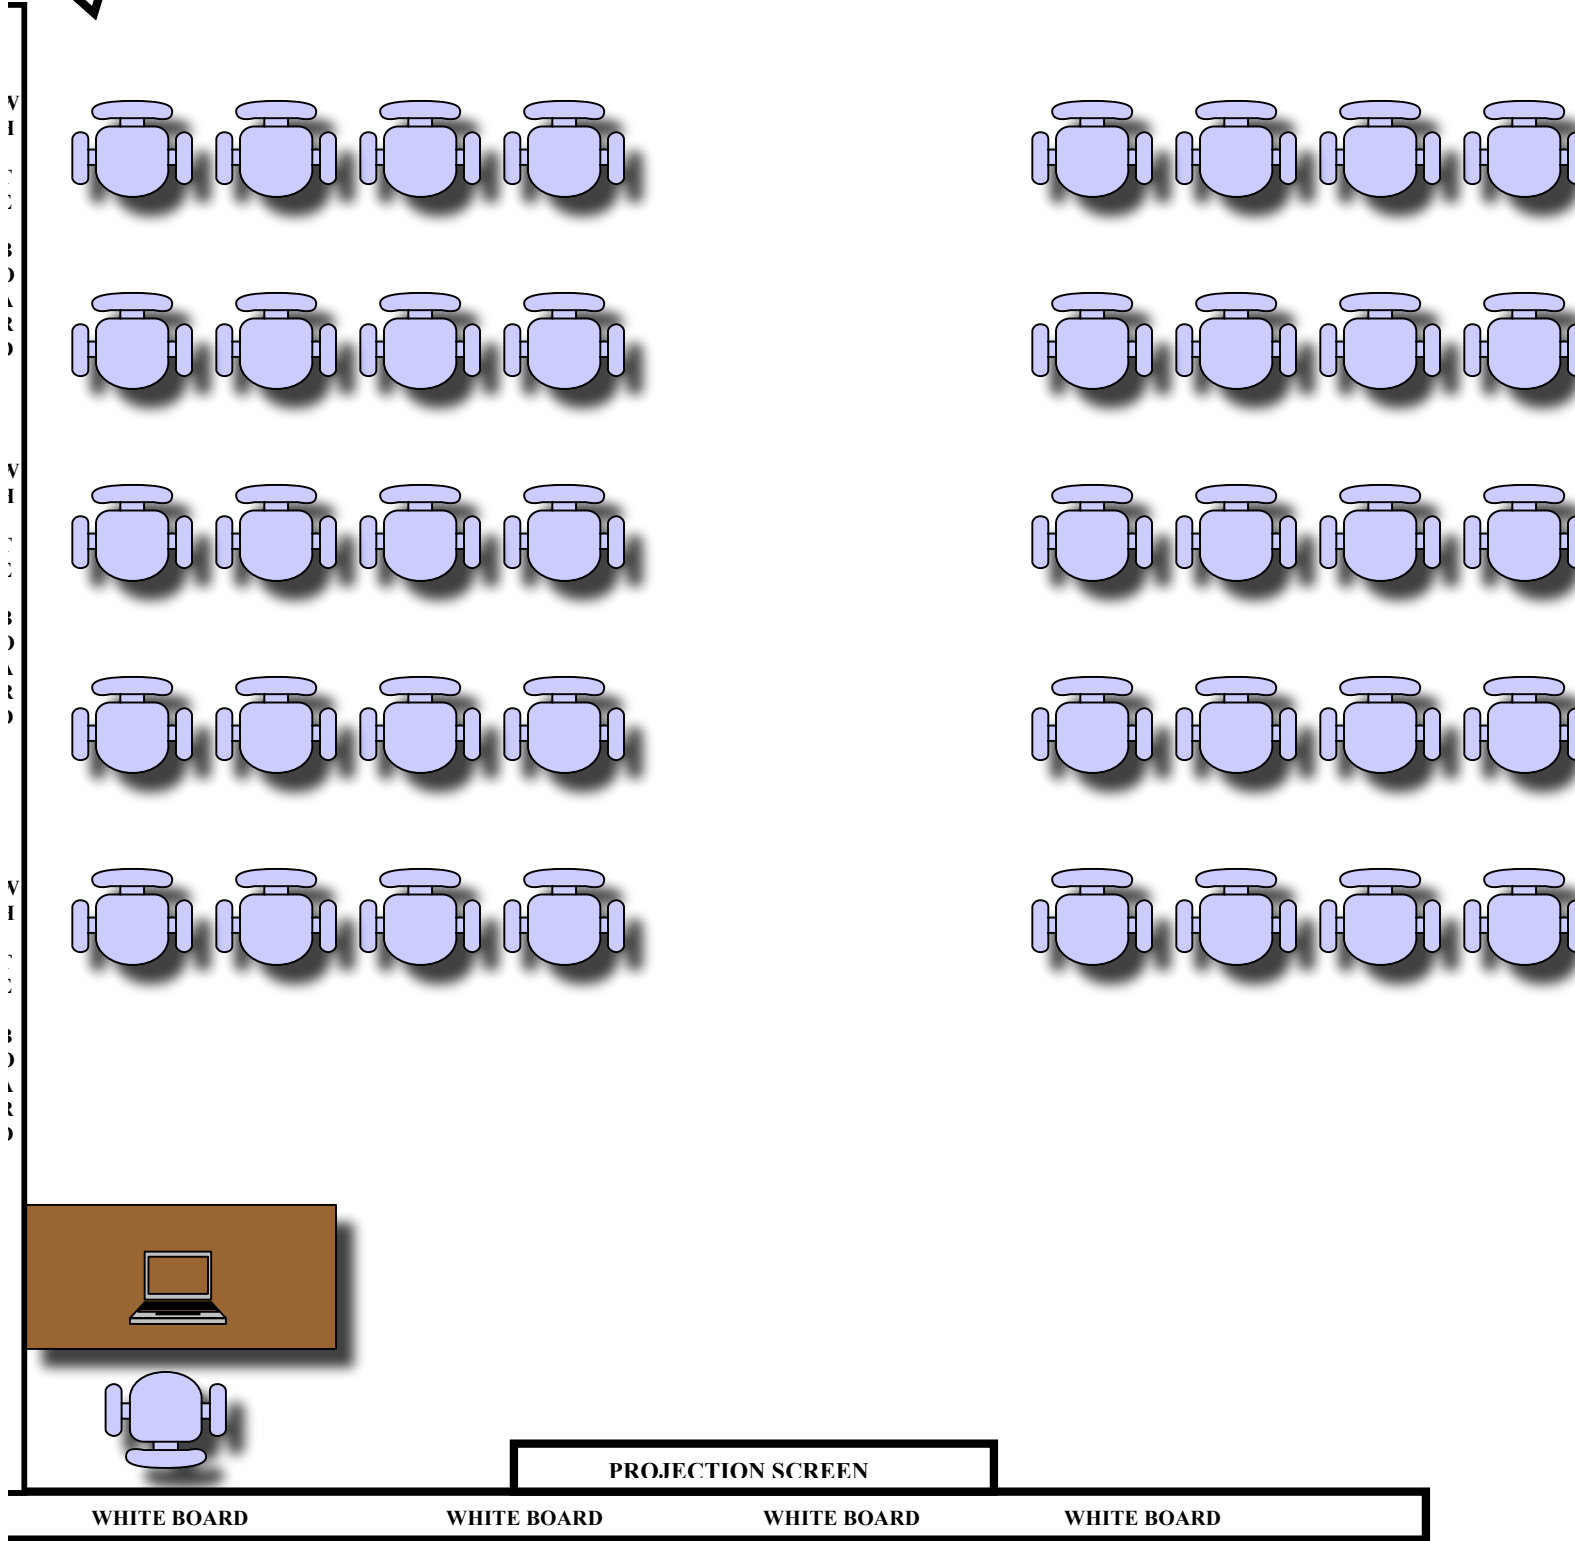

CREDENZA CABINET

D
O
O
R

GENERAL THEATER STYLE SET-UP *

* Please note: conference room set-ups vary based on available seating capacity and technology, room size, existing furniture and event requirements (i.e.: technology projection, white board, number of attendees etc.)